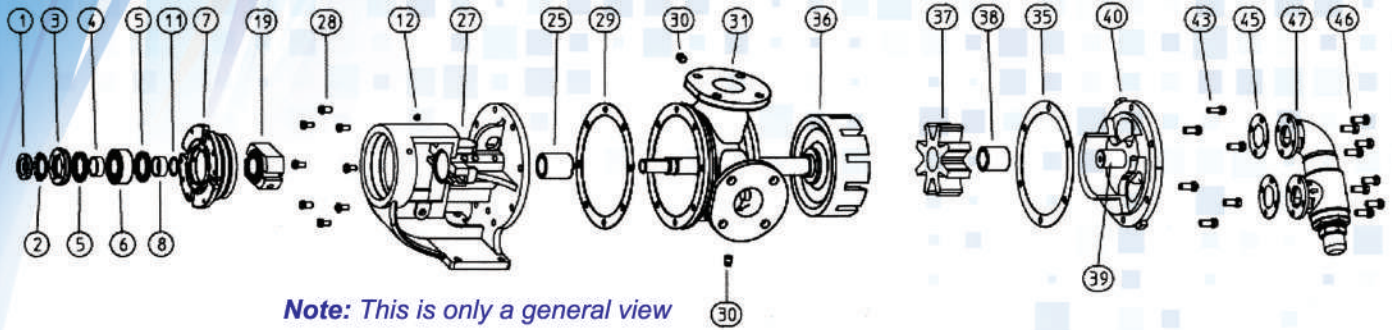

Pinnacle-Flo, Inc.

Pinnacle-Flo, Inc.

Buffalo Internal GearPumps

EXPLODED VIEW - TYPICAL

Note: This is only a general view

ITEM DESCRIPTION

- | | |
|----------------------------------|---|
| 1. Locknut | 29. Bracket Gasket |
| 2. Lockwasher | 30. Pipe Plug |
| 3. End Cap for Bearing Housing | 31. Casing |
| 4. Bearing Spacer Collar (Outer) | 35. Head Gasket |
| 5. Lip Seal | 36. Rotor and Shaft |
| 6. Ball Bearing | 37. Idler |
| 7. Bearing Housing | 38. Idler Bushing |
| 8. Bearing Spacer Collar (Inner) | 39. Idler Pin |
| 11. Ring Half Round | 40. Head |
| 12. Grease Fitting | 43. Capscrew for plain or valve type Head |
| 19. Mechanical Seal | 46. Capscrew for valve |
| 25. Bracket Bushing | 45. Relief valve Gasket |
| 27. Bracket | 47. Relief valve |
| 28. Capscrew for Bracket | |

MATERIALS OF CONSTRUCTION

Bracket	Casing	Head	Rotor**	Idler**	Idler Pin / Rotor Shaft
Cast Iron	Cast Iron	Cast Iron	Cast Iron	Cast Iron	Carbon Steel
Bushings	Packing	Mechanical Seal	Relief Valve		
Bronze / Carbon Graphite	Teflon Graphite	Buna / Viton (optional)	Iron		

** Also available in carbon steel.

Buffalo Series

Internal Gear Pump

BG MODEL	PORT SIZE
BG-H	1 ½ X 1 ½ NPT
BG-HL	1 ½ X 1 ½ NPT
BG-K	2 X 2 NPT
BG-KK	2 X 2 NPT
BG-L	2 X 2 NPT
BG-LQ	2 ½ X 2 ½ FLANGES 125# FF
BG-LL	3 X 3 FLANGES 125# FF
BG-LS	3 X 3 FLANGES 125# FF
BG-Q	4 X 4 FLANGES 125# FF
BG-QS	6 X 6 FLANGES 125# FF
BG-AK	2 X 2 NPT
BG-AL	2 X 2 NPT