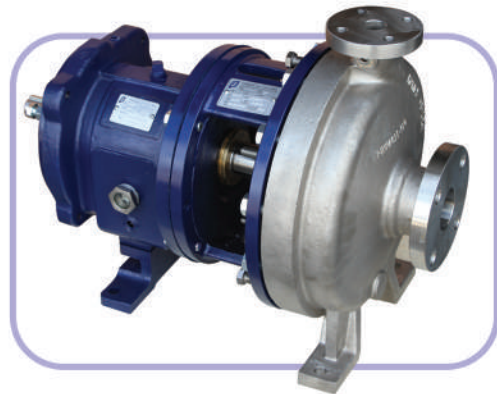

Pinnacle 8896
ANSI pump series

Pinnacle-Flo, Inc.

10620 Stebbins Circle Suite D • Houston, TX 77043

Office: (832) 303-1245 / Fax: (832) 900-9398

www.pinnacle-flo.com

email: sales@pinnacle-flo.com